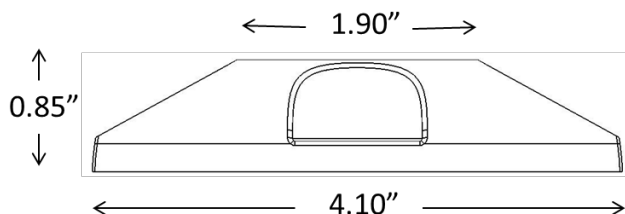

Solar Deck & Dock Lite

MODEL: LL-SDL-DECK-R

NEW: Watch Online Installation Video!

Owner Registration Card

Please fill out and affix proper postage and return this owner registration card **within 10 days** to insure that your new Solar Dock Lite is covered by the limited warranty.

Purchaser's Name _____

Address _____

State _____ Zip _____

Purchase Date: _____ Number of Lights: _____

Where Purchased (Store Name): _____

Model No. LL-SDL-DECK-R

UPC No. Varies On Different Models

Lake Lite Inc.

2301 Fairfield Ave, Suite 107, Fort Wayne, IN 46807

Lake Lite Inc. 1-Year Limited Warranty

The retailer warrants the Solar Lites to be free from defects in workmanship and material present at time of shipment from the factory for a period of one year after the date of purchase by the original purchaser. We agree to correct such defects without charge or at our option replace with a comparable or superior model if the product is returned to the retailer. To obtain warranty service, you must present a copy of the receipt as proof of purchase. All costs of removing and reinstalling the product are your responsibility. Damage to any part such as by accident or misuse or improper installation or by affixing any accessories, is not covered by this warranty. There is no other express warranty. The retailer hereby disclaims any and all warranties, including but not limited to, those of merchantability and fitness for a particular purpose to the extent permitted by law. The duration of any implied warranty, which cannot be disclaimed, is limited to the time period as specified in the express warranty. Some states do not allow limitation on how long an implied warranty lasts, so the above limitation may not apply to you. The retailer shall not be liable for incidental, consequential, or special damages arising out of or in connection with product use or performance except as may otherwise be accorded by law. Some states do not allow the exclusion of incidental or consequential damage, so the above exclusion or limitation may apply to you. This warranty gives specific legal rights, and you may also have other rights, which vary from state to state. This warranty supersedes all prior warranties.

Lake Lite Inc.
2301 Fairfield Ave, Suite 107
Fort Wayne, IN 46807

Phone: 260-918-2758
Fax: 260-918-3540
E-mail sales@lakelite.com

www.lakelite.com
www.solarmarinelites.com