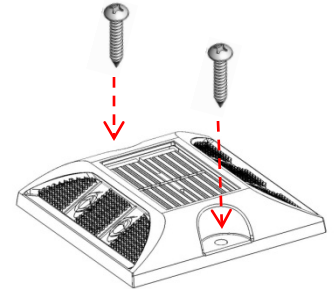

## Installing Batteries

1. Remove pull tab if present
2. Install Batteries in correct position
3. Install Silicon Pad over batteries
4. Install plastic Cover over silicon pad
5. Use provided screw to secure cover

## Mounting to Surface

1. Purchase desired mounting screws or bolts
2. Place/Space Deck Lites in desired locations on surface
3. Use pencil to mark mounting holes
4. Use electric drill with small drill bit to make pilot holes
5. Use Screw Driver or Electric Screw Driver to mount unit

Recommended Screw size #10 or #12 size 1" or Longer

2-Screws/Bolts  
For each light

Tools Required