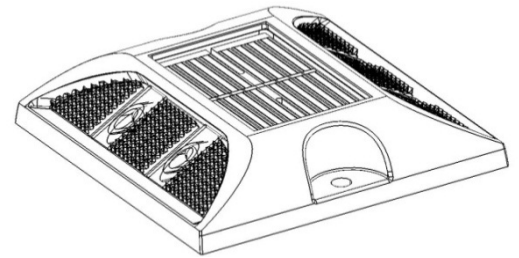

Solar Deck & Dock Lite

MODEL: LL-SDL-DECK-R

NEW: Watch Online
Installation Video!