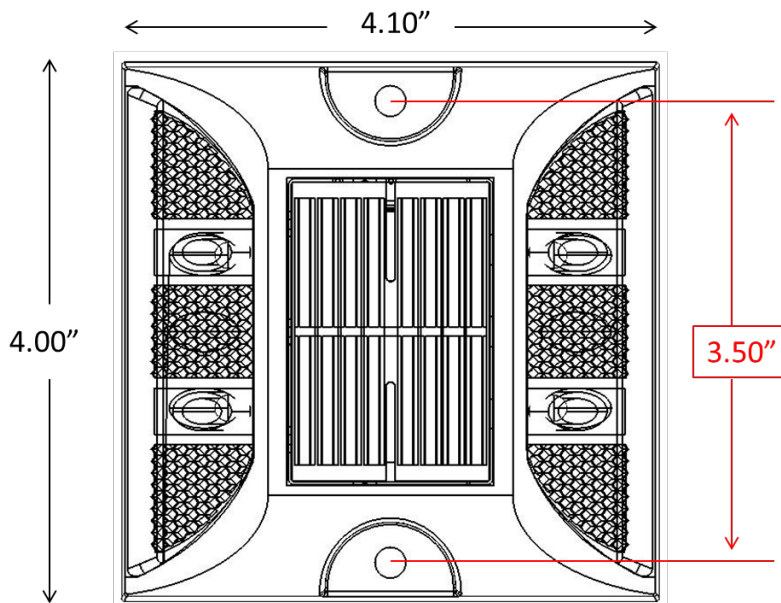

Solar Deck & Dock Lite

MODEL: LL-SDL-DECK-R

NEW: Watch Online Installation Video!

Owner Registration Card

Please fill out and affix proper postage and return this owner registration card **within 10 days** to insure that your new Solar Dock Lite is covered by the limited warranty.

Purchaser's Name _____

Address _____

State _____ Zip _____

Purchase Date: _____ Number of Lights: _____

Where Purchased (Store Name): _____

Model No. LL-SDL-DECK-R

UPC No. Varies On Different Models

Lake Lite Inc.

2301 Fairfield Ave, Suite 107, Fort Wayne, IN 46807

Lake Lite Inc. 1-Year Limited Warranty

The retailer warrants the Solar Lites to be free from defects in workmanship and material present at time of shipment from the factory for a period of one year after the date of purchase by the original purchaser. We agree to correct such defects without charge or at our option replace with a comparable or superior model if the product is returned to the retailer. To obtain warranty service, you must present a copy of the receipt as proof of purchase. All costs of removing and reinstalling the product are your responsibility. Damage to any part such as by accident or misuse or improper installation or by affixing any accessories, is not covered by this warranty. There is no other express warranty. The retailer hereby disclaims any and all warranties, including but not limited to, those of merchantability and fitness for a particular purpose to the extent permitted by law. The duration of any implied warranty, which cannot be disclaimed, is limited to the time period as specified in the express warranty. Some states do not allow limitation on how long an implied warranty lasts, so the above limitation may not apply to you. The retailer shall not be liable for incidental, consequential, or special damages arising out of or in connection with product use or performance except as may otherwise be accorded by law. Some states do not allow the exclusion of incidental or consequential damage, so the above exclusion or limitation may apply to you. This warranty gives specific legal rights, and you may also have other rights, which vary from state to state. This warranty supersedes all prior warranties.

Lake Lite Inc.
2301 Fairfield Ave, Suite 107
Fort Wayne, IN 46807

Phone: 260-918-2758
Fax: 260-918-3540
E-mail sales@lakelite.com

www.lakelite.com
www.solarmarinelites.com