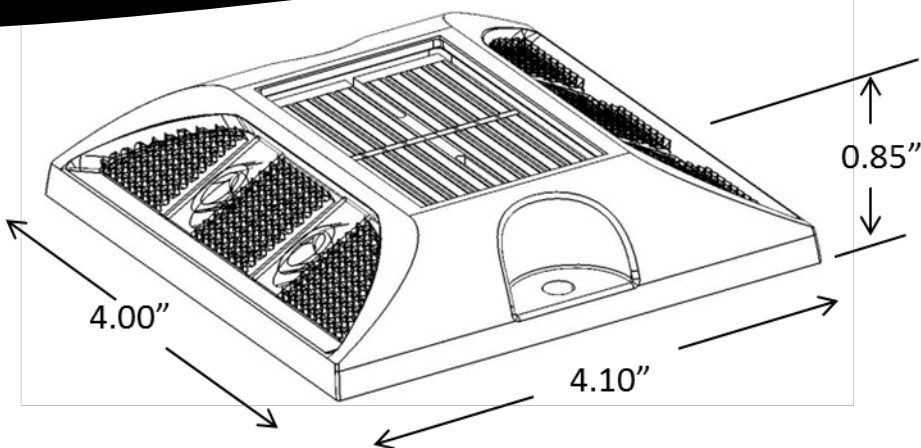

Solar Deck & Dock Lite

MODEL: LL-SDL-DECK-R

NEW: Watch Online Installation Video!

Owner Registration Card

Please fill out and affix proper postage and return this owner registration card **within 10 days** to insure that your new Solar Dock Lite is covered by the limited warranty.

Purchaser's Name _____

Address _____

State _____ Zip _____

Purchase Date: _____ Number of Lights: _____

Where Purchased (Store Name): _____

Model No. LL-SDL-DECK-R

UPC No. Varies On Different Models

Lake Lite Inc.

2301 Fairfield Ave, Suite 107, Fort Wayne, IN 46807

Lake Lite Inc. 1-Year Limited Warranty

The retailer warrants the Solar Lites to be free from defects in workmanship and material present at time of shipment from the factory for a period of one year after the date of purchase by the original purchaser. We agree to correct such defects without charge or at our option replace with a comparable or superior model if the product is returned to the retailer. To obtain warranty service, you must present a copy of the receipt as proof of purchase. All costs of removing and reinstalling the product are your responsibility. Damage to any part such as by accident or misuse or improper installation or by affixing any accessories, is not covered by this warranty. There is no other express warranty. The retailer hereby disclaims any and all warranties, including but not limited to, those of merchantability and fitness for a particular purpose to the extent permitted by law. The duration of any implied warranty, which cannot be disclaimed, is limited to the time period as specified in the express warranty. Some states do not allow limitation on how long an implied warranty lasts, so the above limitation may not apply to you. The retailer shall not be liable for incidental, consequential, or special damages arising out of or in connection with product use or performance except as may otherwise be accorded by law. Some states do not allow the exclusion of incidental or consequential damage, so the above exclusion or limitation may apply to you. This warranty gives specific legal rights, and you may also have other rights, which vary from state to state. This warranty supersedes all prior warranties.

Lake Lite Inc.
2301 Fairfield Ave, Suite 107
Fort Wayne, IN 46807

Phone: 260-918-2758
Fax: 260-918-3540
E-mail sales@lakelite.com

www.lakelite.com
www.solarmarinelites.com